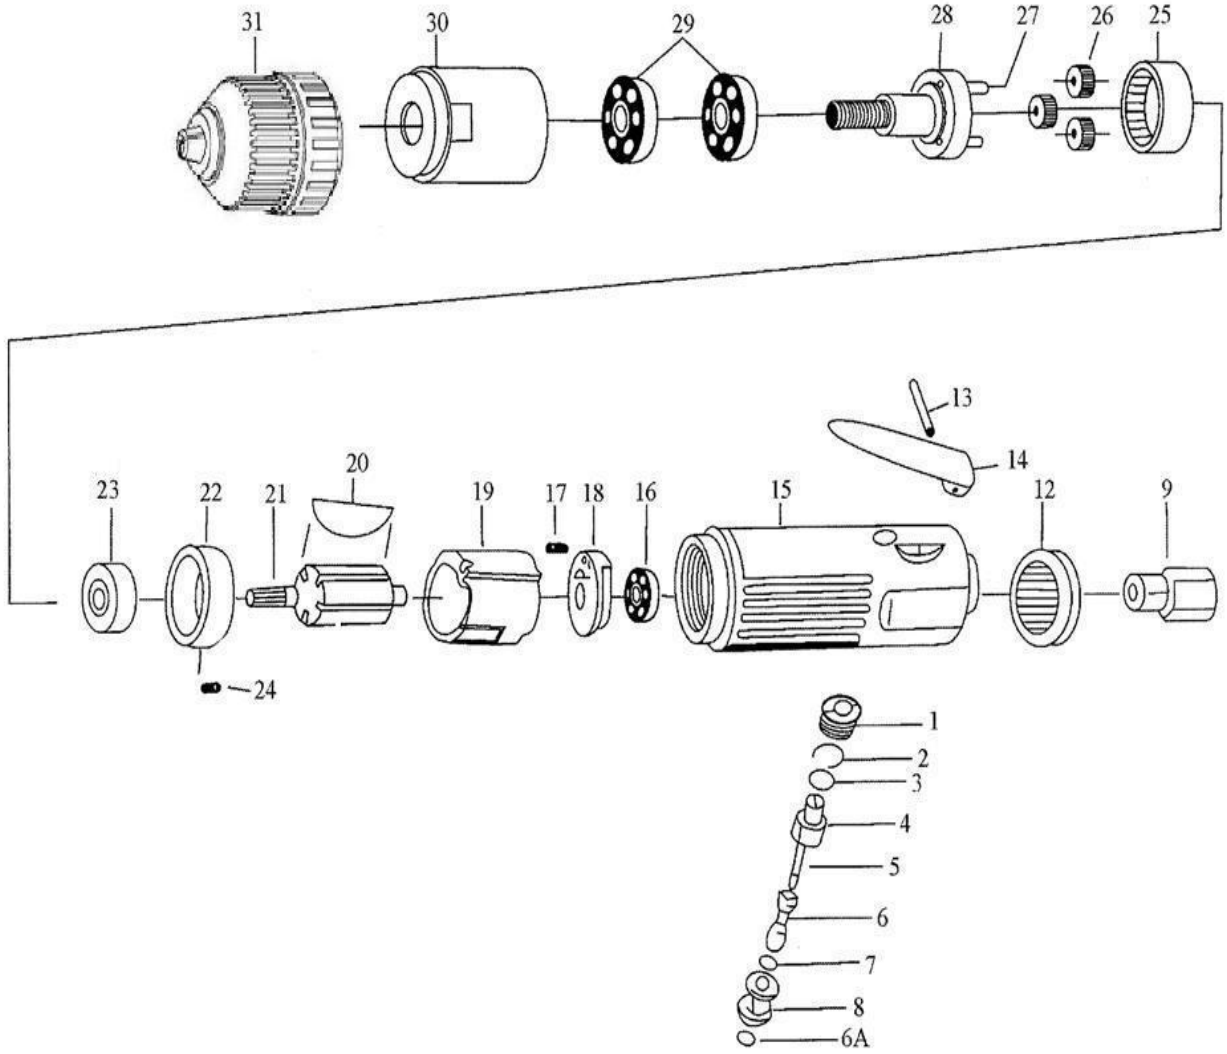

OS-315SK **GAV** HAVALI MATKAP

| No. | Parça Adı | Adet | Fiyat\$ |
|-----|---------------------|------|---------|
| 1 | Throttle Valve Plug | 1 | 3.00 |
| 2 | O-Ring | 1 | 1.00 |
| 3 | O-Ring | 1 | 1.00 |
| 4 | Air Regulator | 1 | 3.00 |
| 5 | Valve Spring | 1 | 2.00 |
| 6 | Valve Stem | 1 | 3.00 |
| 6A | O-Ring | 1 | 1.00 |
| 7 | O-Ring | 1 | 1.00 |
| 8 | Valve Bushing | 1 | 3.00 |
| 9 | Air Inlet | 1 | 4.00 |
| 12 | Exhaust Deflector | 1 | 2.00 |
| 13 | Spring Pin | 1 | 1.00 |
| 14 | Throttle Lever | 1 | 3.00 |
| 15 | Housing | 1 | 22.00 |
| 16 | Ball Bearing | 1 | 5.00 |

| No. | Parça Adı | Adet | Fiyat\$ |
|-----|----------------|------|---------|
| 17 | Spring Pin | 2 | 1.00 |
| 18 | Bear End Plate | 1 | 5.00 |
| 19 | Cylinder | 1 | 7.00 |
| 20 | Rotor Blade | 4 | 1.00 |
| 21 | Rotor | 1 | 10.00 |
| 22 | Front Plate | 1 | 5.00 |
| 23 | Ball Bearing | 1 | 5.00 |
| 24 | Spring Pin | 1 | 1.00 |
| 25 | Internal Gear | 1 | 4.00 |
| 26 | Planet Gear | 3 | 3.00 |
| 27 | Planet Pin | 3 | 1.00 |
| 28 | Planet Carrier | 1 | 10.00 |
| 29 | Ball Bearing | 2 | 5.00 |
| 30 | Gear Housing | 1 | 8.00 |
| 31 | Chuck(3/8") | 1 | 10.00 |